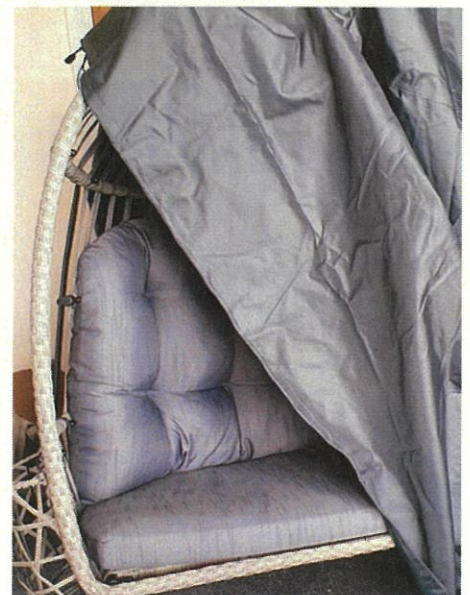

Frame: (WxDxH) 1050x1050x1950mm

Covers For Egg Chairs

CODE: P106/190/S

DESCRIPTION:

Standard Cover for EGG/1

CODE: P106/190/H

DESCRIPTION:

Heavy Duty Cover for EGG/1