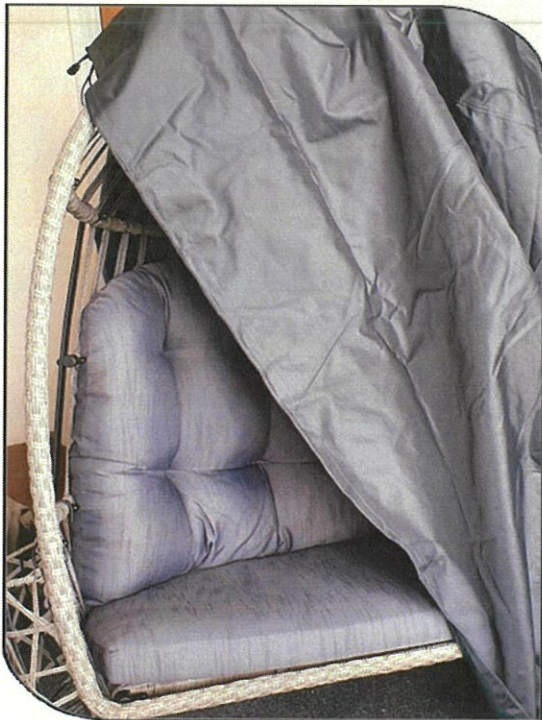

K

gardinia

OUTDOOR LIVING

TWIN EGG CHAIR

CODE: EGG/2

COLOUR: Grey

MATERIAL: Powder Coated Steel Frame
PE Rattan Seat
Washable Polyester Cushion
Seat

DIMENSIONS:

Basket: (WxDxH) 1330x 670x1080mm
Frame: (WxDxH) 1200x1200x1950mm

Cover For Twin Egg Chair

CODE: P485/200/H

DESCRIPTION:

Heavy Duty Cover for EGG/2