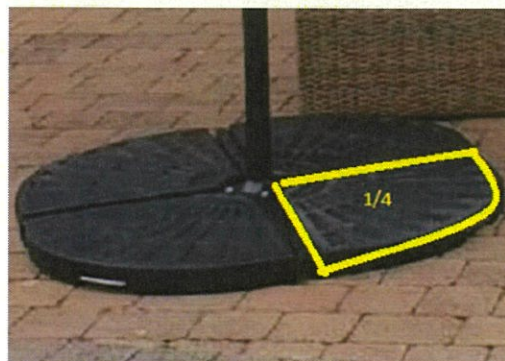

20Kg Quarter Piece Black Base with Cement Inner

CODE: PCANTBASE/B

Sold as a Quarter Piece
Up to 4 pieces can be used to
secure the parasol

CODE: PSOLCANT/S/C

COLOUR: Black Pole & Ribs
Cream Fabric

MATERIAL: Main Pole: Aluminium
Bent Tube: Steel
Cross Base for up to
4 x PCANTBASE/B (see below)
Heavy Grade Polyester
UV30+ / 200g/m

FEATURES:

c/w LED Strip Lamps & USB Switch
3000K Colour Temperature
USB Switch can be removed
for charging
Lithium battery fully charged
in 4 hours. Lasts 6-7 hours