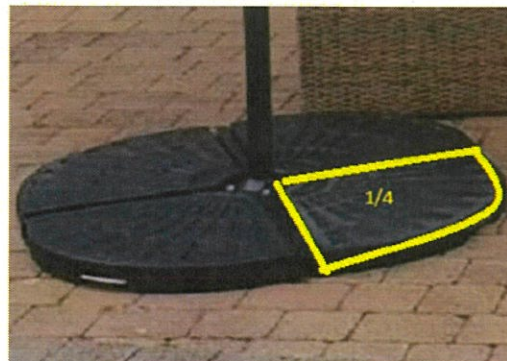

20Kg Quarter Piece Black Base with Cement Inner

CODE: PCANTBASE/B

Sold as a Quarter Piece
Up to 4 pieces can be used to
secure the parasol