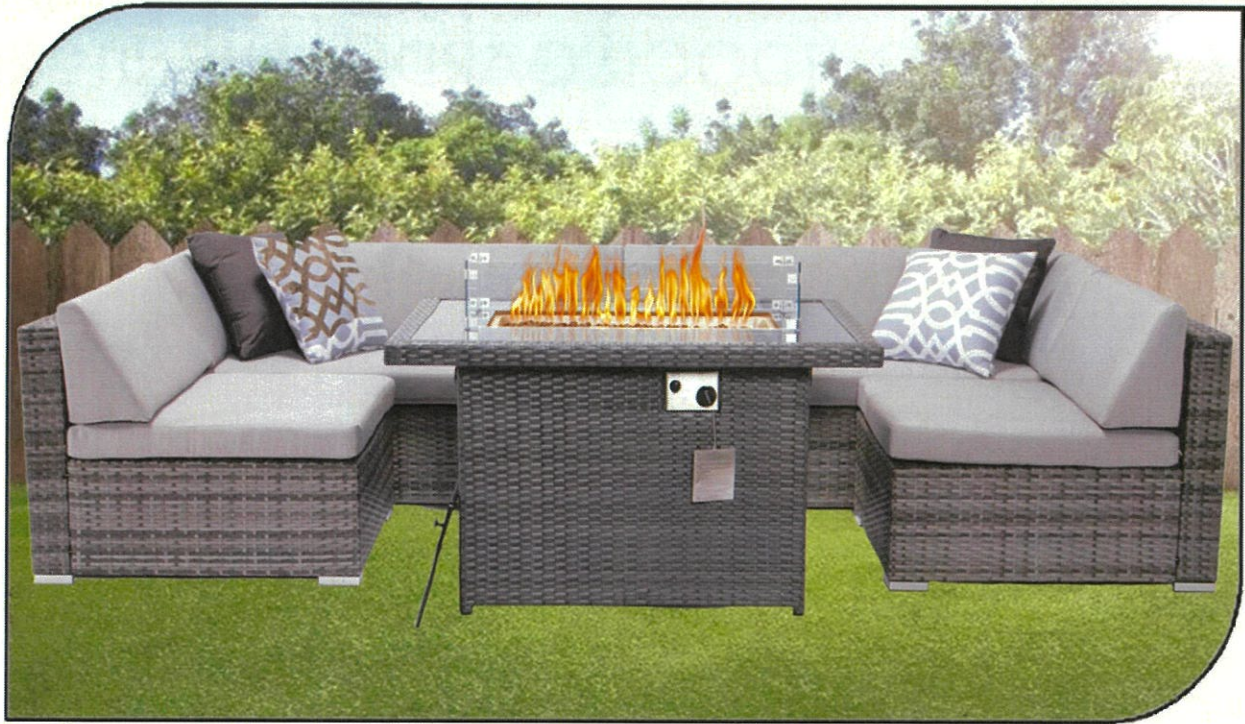

A

gardinia

OUTDOOR LIVING

LOUNGE & FIRE PIT SET

SOFA:

CODE: TF10W-01F

COLOUR: Body - Dark Grey
Cushions - Light Grey

MATERIAL: Body - Aluminium/PE Rattan
Cushions - Polyester

DIMENSIONS: (LxWxH(h*)):
2 x Large Seat 1440x800x620(300)mm
2 x Small Seat 700x800x620(300)mm

CUSHIONS: Scatter Cushions Included

COVER: Heavy Duty Cover Included

FIRE PIT:

CODE: TF3688

COLOUR: Body Dark Grey
Black Counter (tempered glass)

B

gardinia

OUTDOOR LIVING

FREE STANDING FIRE PIT

FIRE PIT SET

Colour: Black Body & White Top

Material: Steel Body
Aluminium Top

Dimensions (LxWxH):
Body: 550 x 550 x 650 mm
Glass: 320 x 320 x 1750 mm

OUTDOOR LIVING

RISE & FALL TABLE SET

CODE: RISE & FALL TABLE SET

DESCRIPTION:

Long Sofa left & right arm with a pedal adjustable tea table c/w 2 stools

COLOUR:

Chair : Grey
Cushions: Dark Grey

MATERIAL: Frame : Aluminium / PE Rattan