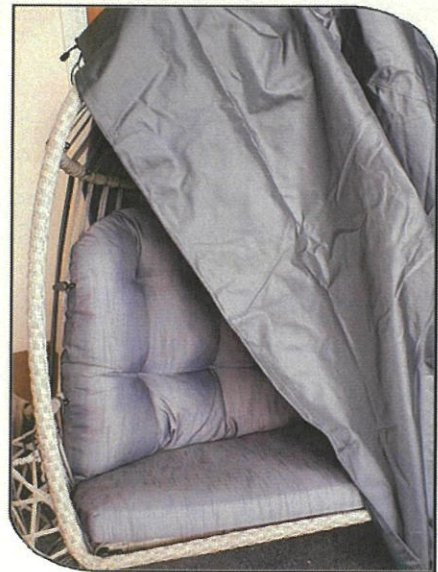

PROTECTIVE COVERS FOR THE GARDINIA RANGE OF OUTDOOR GARDEN FURNITURE NOW AVAILABLE

<u>Code</u>	<u>Description</u>
P126/126/77/H	Heavy Duty Cover for 4 Plus 1 Cube Dining Set
P68/52/73/4	Heavy Duty Cover for 2 Seater Bistro Set
P485/200/H	Heavy Duty Cover for Egg/2 Twin Egg Chair
P106/190/H	Heavy Duty Cover for Egg/1 Single Egg Chair
P106/190/S	Standard Cover for Egg/1 Single Egg Chair