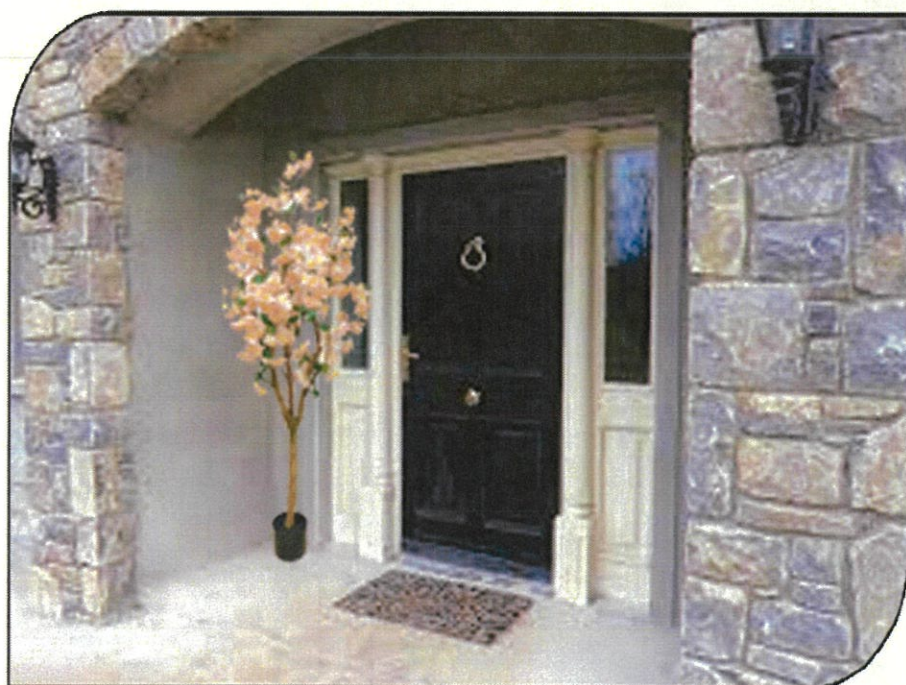

CHERRY BLOSSOM TREE

1.8M ARTIFICIAL DECORATIVE CHERRY BLOSSOM TREE

CODE: BTCY

COLOUR: Light Pink

MATERIAL: Wooden trunk
Mothproof treated silk
cloth leaves

FEATURES: Frost & UV Protected