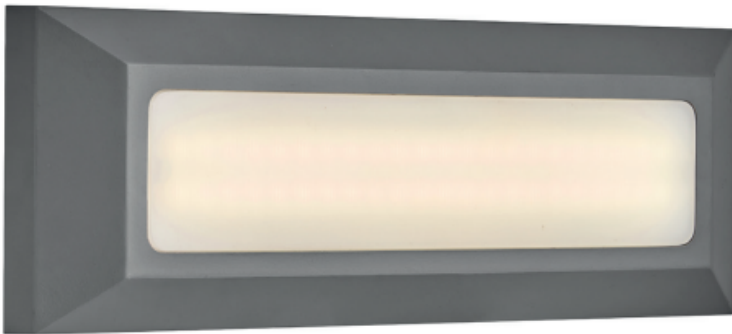

DATA SHEET: P2301/DG/CCT & P2302/DG/CCT EXTERIOR LED SURFACE FIXTURES – DARK GREY

FEATURES

- WEATHER RESISTANT MATERIAL
- CCT COLOUR SWITCHABLE
- COASTAL FRIENDLY

SPECIFICATION

- Wattage: 4W
- Lumen: 180
- Finish: DARK GREY
- Dimensions: 80x230x35
- LED type: SMD2835
- Colour temp: 3000K/ 4000K/6000K
- Dimmable: NO
- CRI: >80
- Voltage: 230V
- IP rating: IP65
- Material: PC