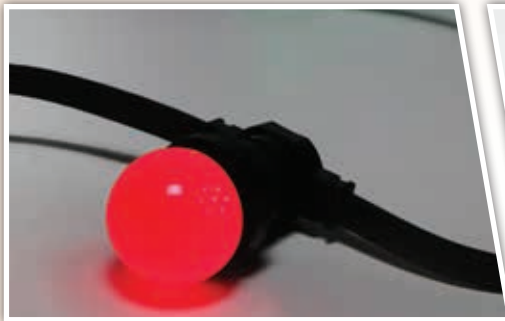

230V CONNECTABLE HARNESS SETS

- 10M CONNECTABLE
- AVAILABLE IN B22 & E27
- MAX LAMP 15W
- RUBBER SEAL ON LAMPHOLDER
- POWERFEED H3M/V2

H10B22/V2	10M FESTOON HARNESS 20 X BC HOLDERS	
H10E27/V2	10M FESTOON HARNESS 20 X E27 HOLDERS	
H50B22/V2	50M FESTOON HARNESS 100 x B22 HOLDERS	
H50E27/V2	50M FESTOON HARNESS 100 x E27 HOLDERS	
H3M/V2	3M HARNESS MAINS LEAD	

5 & 10M GARDINIA FESTOON KITS

H5PLS	5M FESTOON SET C/W 10 2W PEAR E27 LAMPS
H10PLS	10M FESTOON SET C/W 20 2W PEAR E27 LAMPS
FILPR2ES	2W LED FILAMENT PEAR E27 LAMP

LARGE SELECTION OF LAMPS AVAILABLE TO SUIT HARNESS

- 1W ROUND LED
- 2W ROUND LED
- 4W ROUND LED
- ST64 LED
- STROBE
- FLAME LAMP
- COLOUR CHANGING GOLFBALL
- ETC